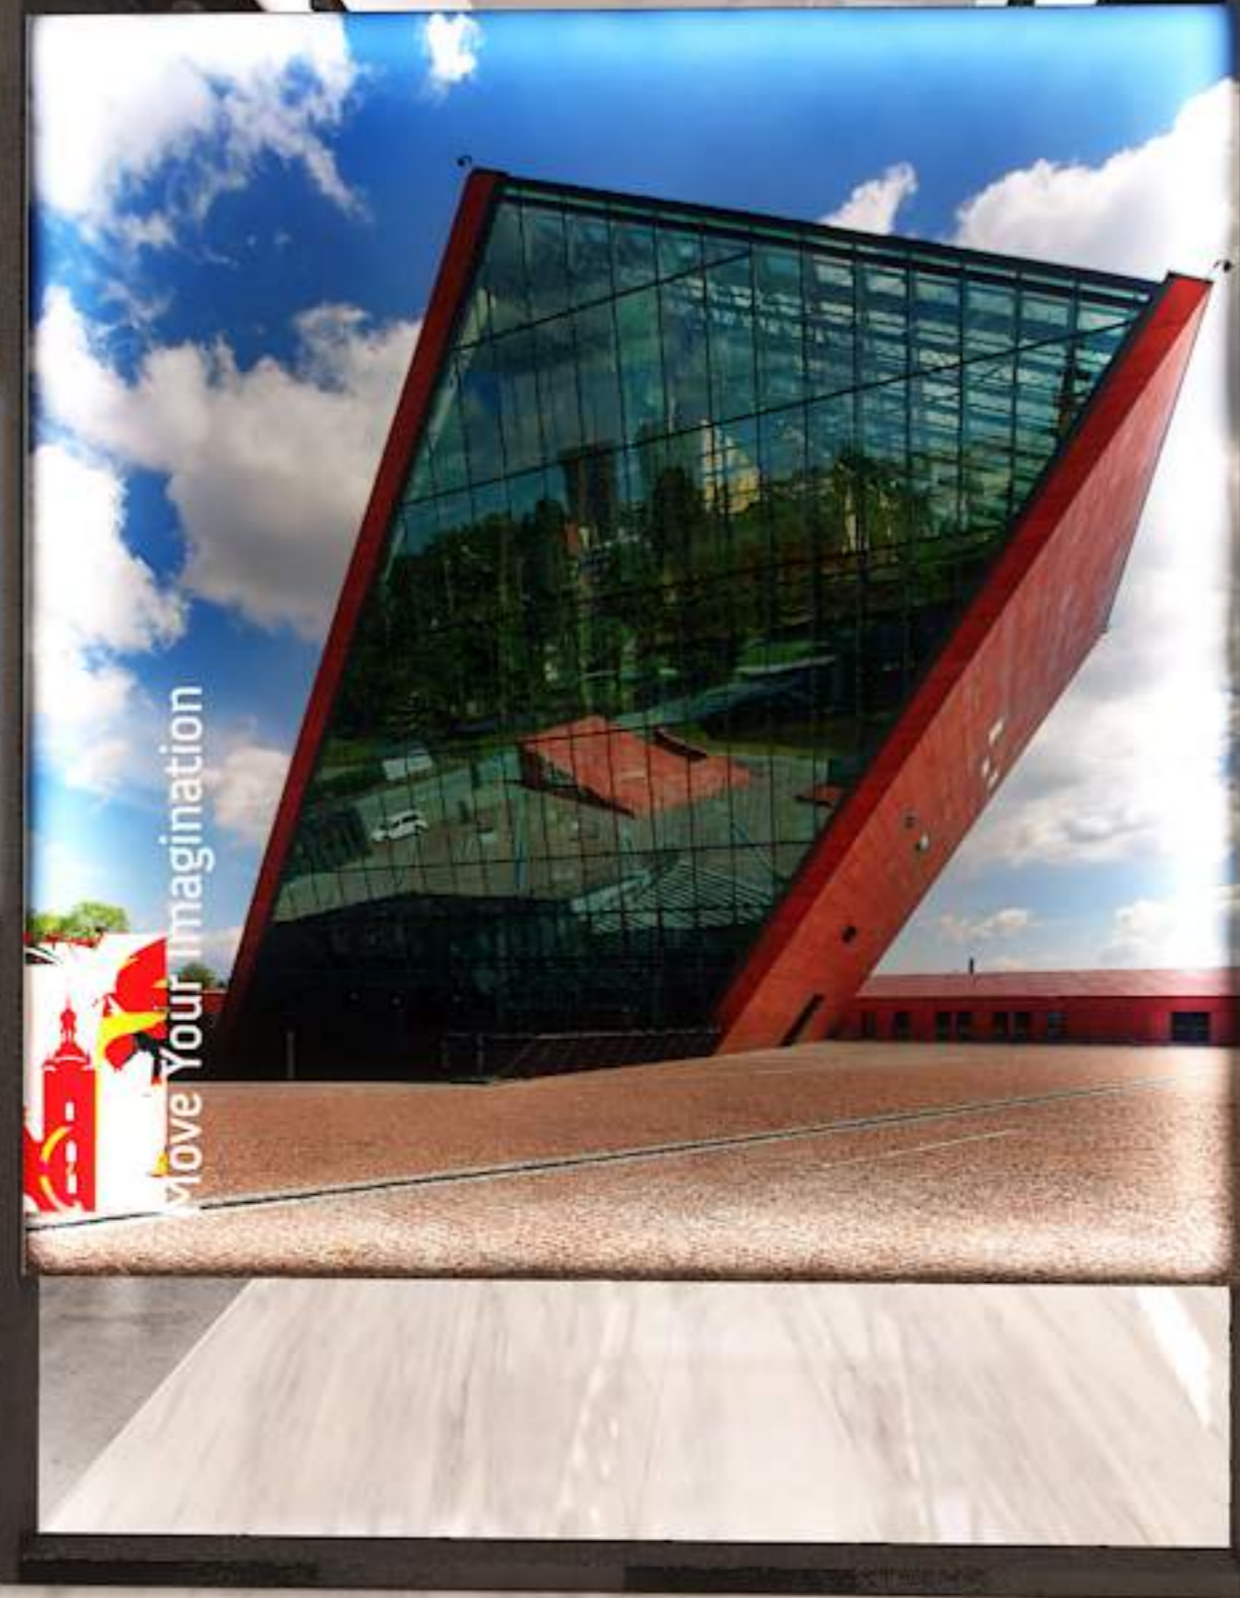

# POLISH KUISINE

**PE3M  
Polska**

10:10

A vertical wooden pillar stands in the hallway. At the top, it features the logo 'PE3M Polska' in a stylized font. Below the logo is a small digital display showing '10:10' and some weather information. At the bottom of the pillar is a water dispenser with two taps.